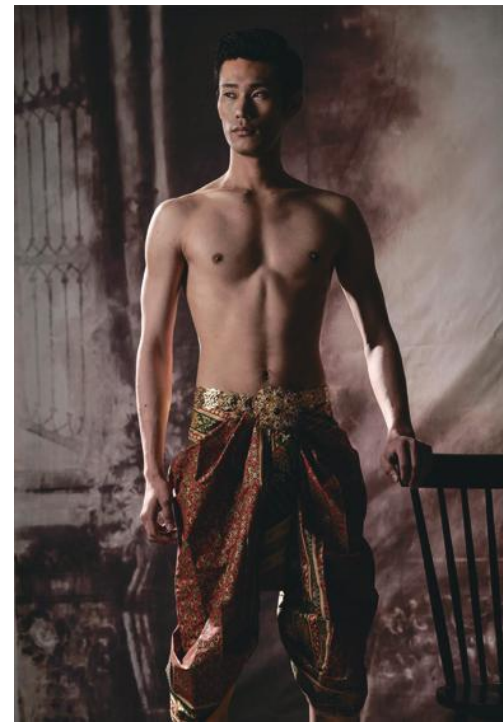

# Tomonori M.

**MISTER  
GLOBAL**

height:185cm/6.1ft

weight:65kg/142lb

chest:90cm/35in

waist:75cm/29in

hips:91cm/36.5in

hair:black

eyes:black

shoes:28.5cm/43.5(EU)

RasenCova Creators Factory  
model@rasencova.net