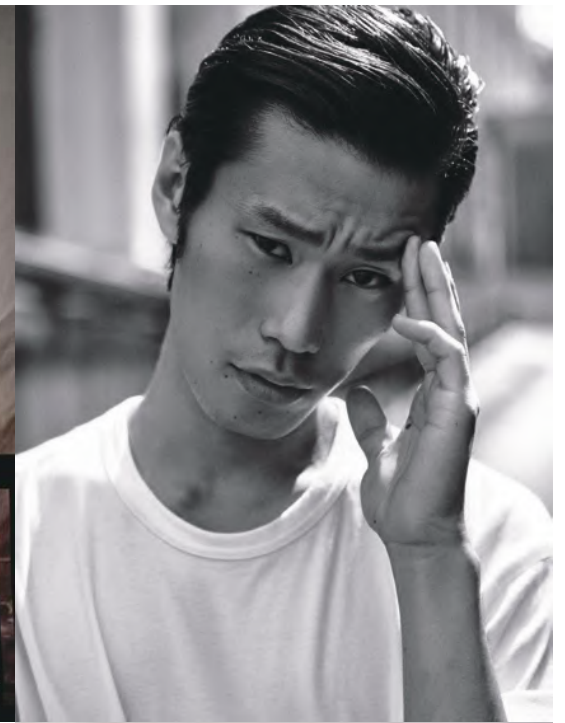

# Tomonori M.

**MISTER  
GLOBAL**

height:185cm/6.1ft

weight:65kg/142lb

chest:90cm/35in

waist:75cm/29in

hips:91cm/36.5in

hair:black

eyes:black

shoes:28.5cm/43.5(EU)

RasenCova Creators Factory  
model@rasencova.net